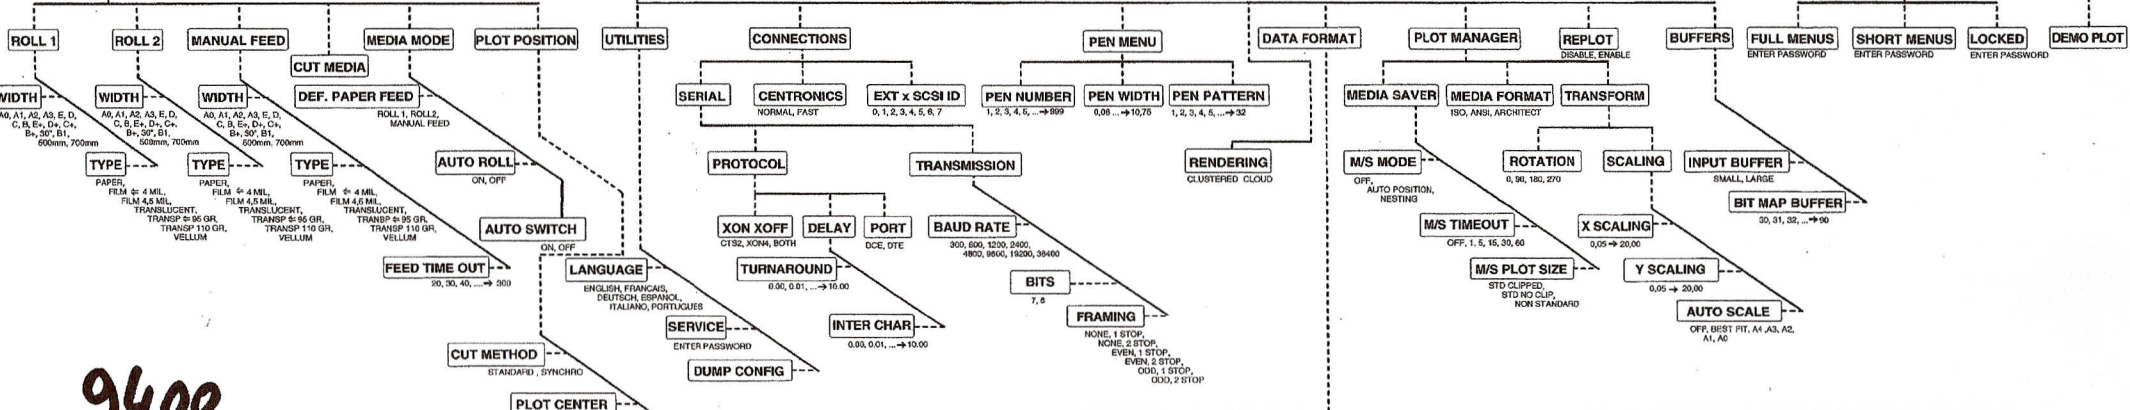

PROGRAM MODE

MEDIA SETTINGS POSTER MODE CONFIGURATION CANCEL PLOT # COPIES FLUSH M.SAVER DISPLAY PLOT

9400